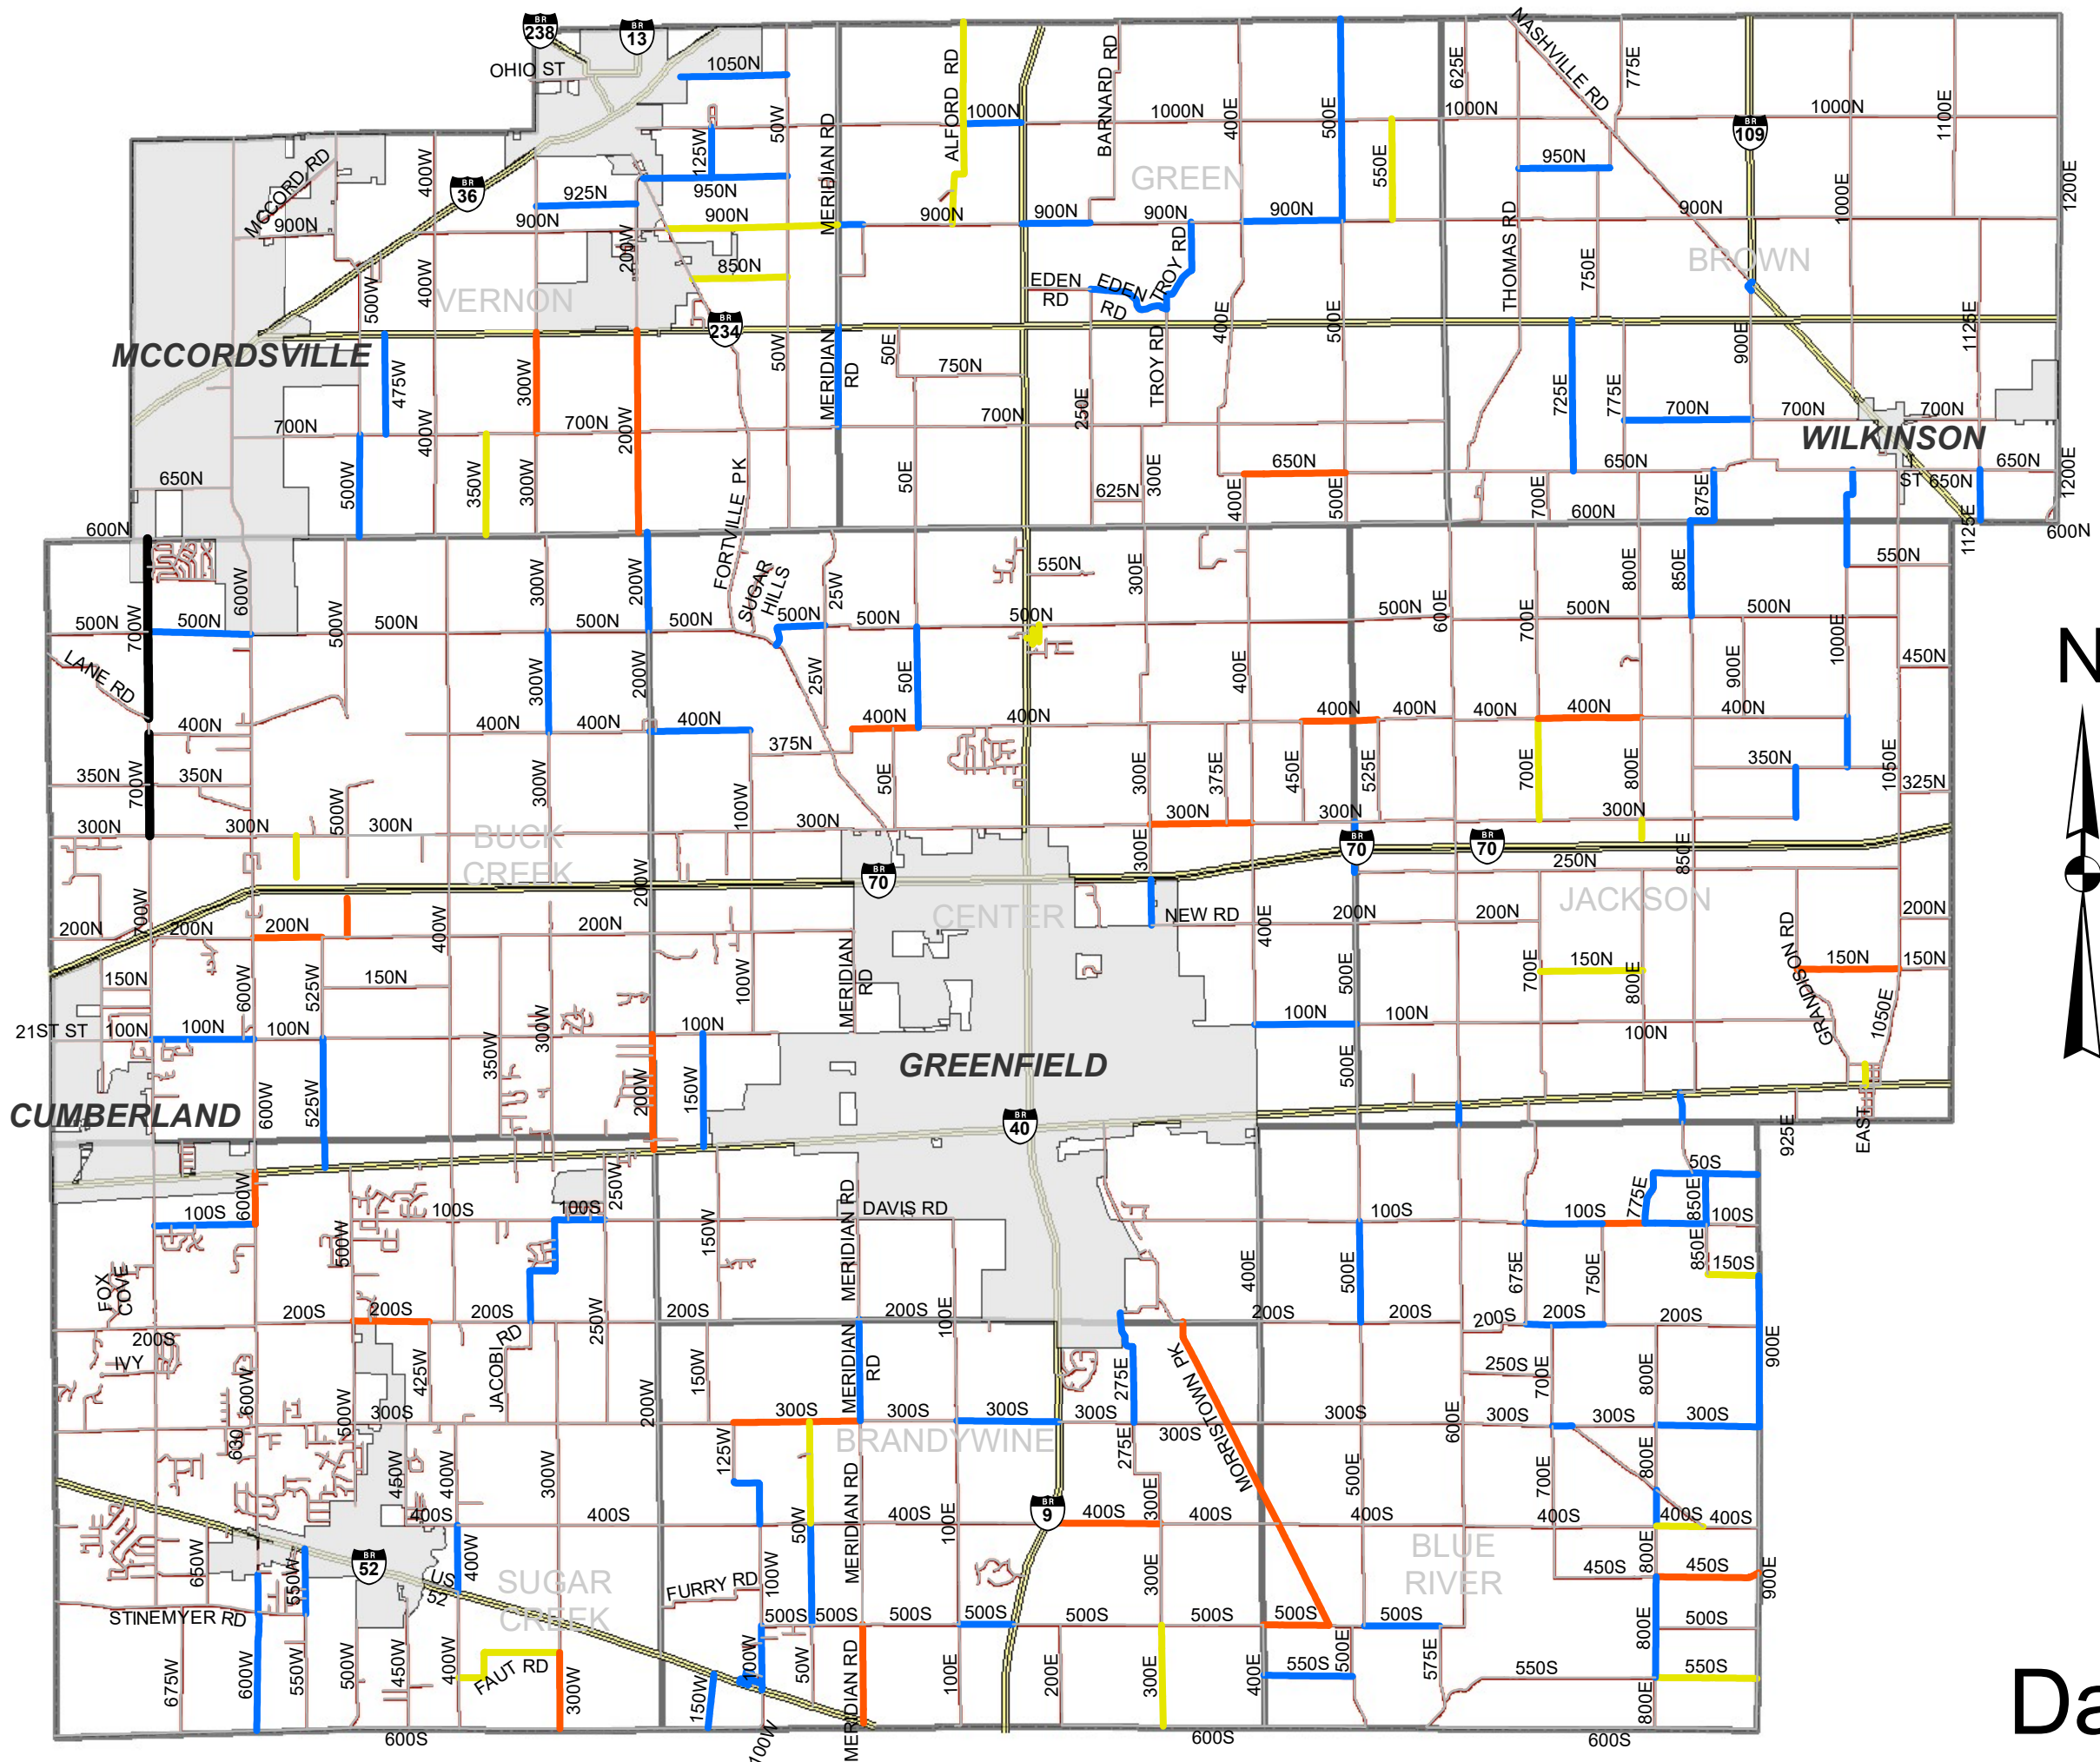

2022 Road Maint. Map Hancock County

Legend

2022 Road Maint.

— <all other values>

YEAR, FIX

- 2022, DS
- 2022, CS
- 2022, P
- 2022, CRACK

Date: 12/6/2021