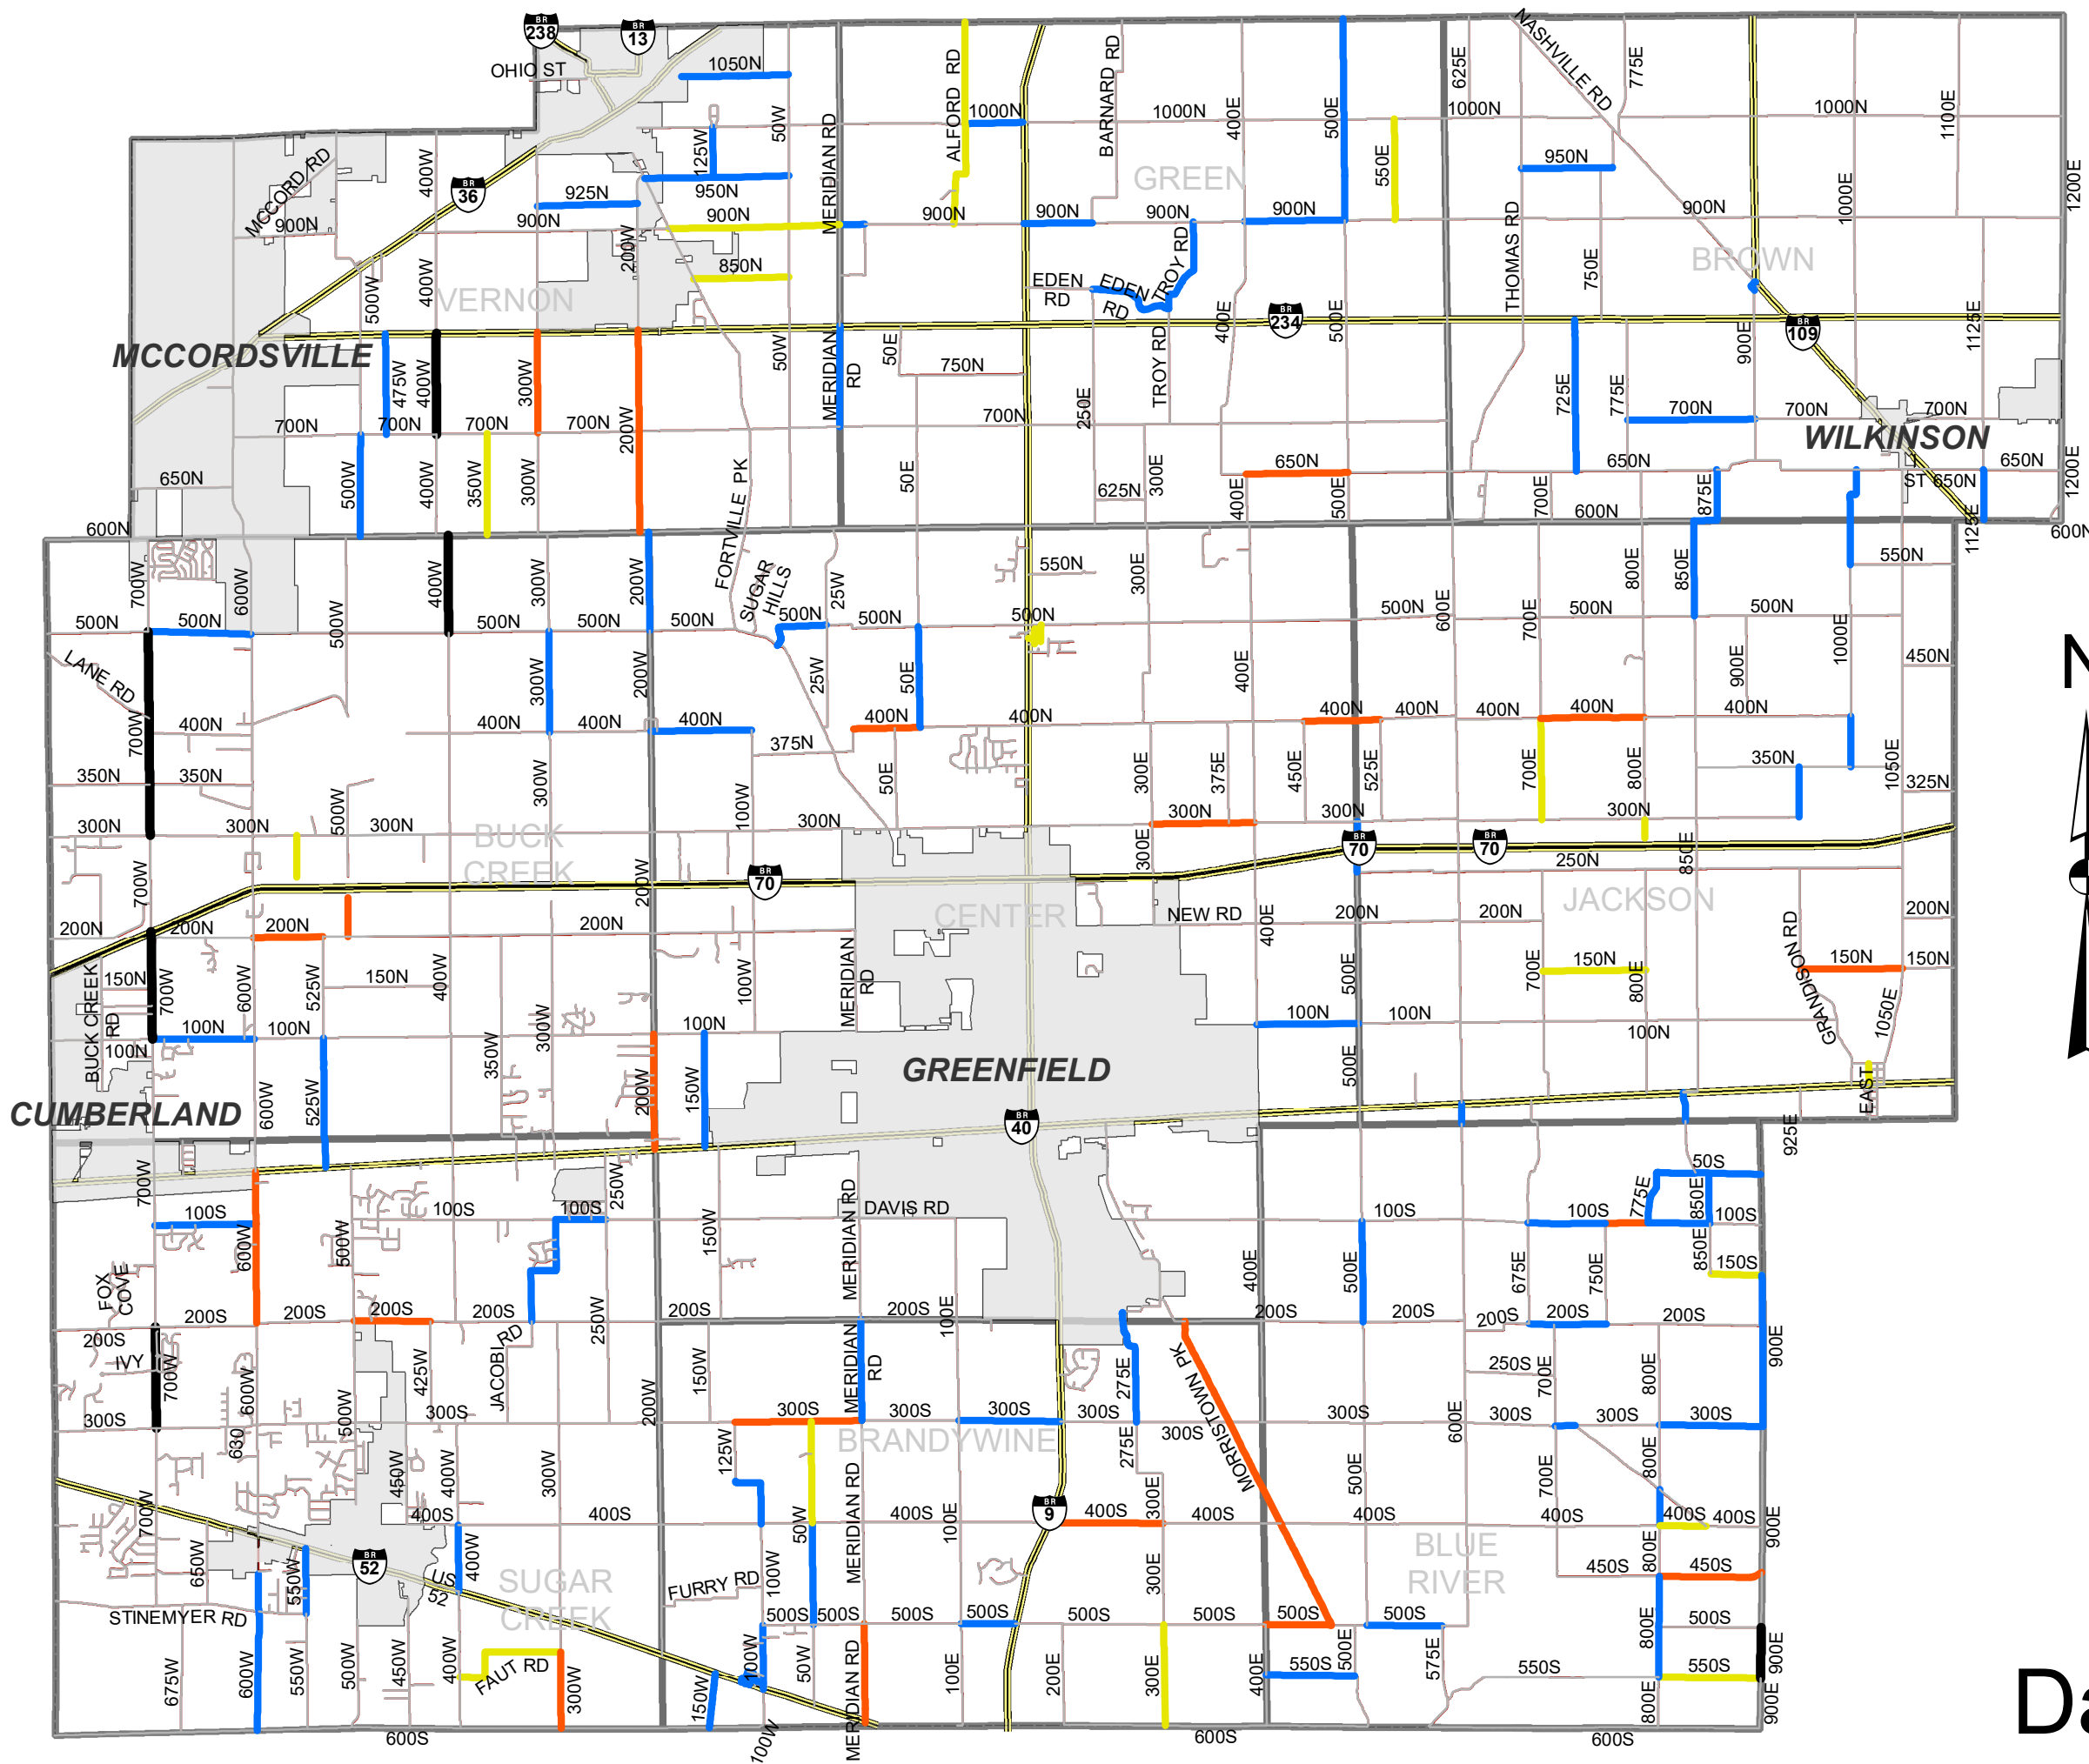

2022 Road Maint. Map Hancock County

Legend

2022 Road Maint.

- <all other values>
- YEAR, FIX**
- 2022, DS
- 2022, CS
- 2022, P
- 2022, CRACK

Date: 5/4/2022